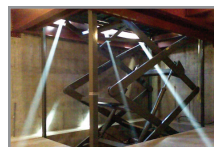

Custom Lifts

No customer requirement is outside our design capability.