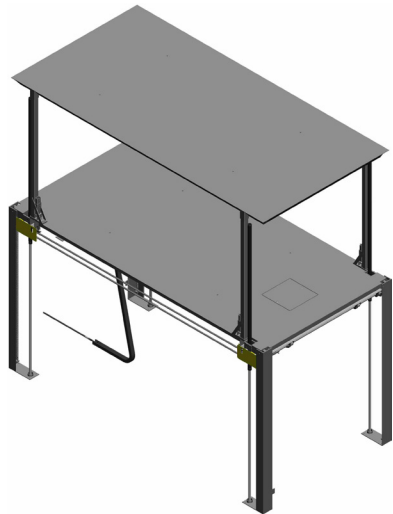

VASARI™ Subterranean Parking Lifts

VASARI™ subterranean parking lifts are designed to provide parking and/or storage for two full sized vehicles/SUVs by vertically stacking them within the same footprint. This underground parking system lowers one vehicle to a lower elevation (basement, pit, etc.) for storage and security. Once lowered, a second vehicle can be driven onto a second, upper “canopy” platform, which has occupied the floor opening at street or grade level.

NEW!

4-Post Subterranean Lift

(Patent Pending)

By combining the inexpensive power of direct acting hydraulic rams with the repeatable performance of a mechanical equalization system – the VL4 family of vehicle lifts provide a “hydro-mechanical” design solution unique to the industry.

Model	Travel (in)	Lifting Capacity (lbs.)	Lowered Height (in.)	Platform Size (in.)	Up Speed (sec)	Floor Pressure (psi)	Shipping Weight (lbs.)
96VL470	96	7,000	24	108 x 216	78	111	7,500
108VL470	108	7,000	24	108 x 216	88	112	7,600
120VL470	120	7,000	24	108 x 216	86	113	7,700
132VL470	132	7,000	24	108 x 216	95	114	7,800
144VL4-70	144	7,000	24	108 x 216	105	115	7,900

Also Available

4-Post Telescoping Option.

Custom Lifts

No customer requirement is outside our design capability.